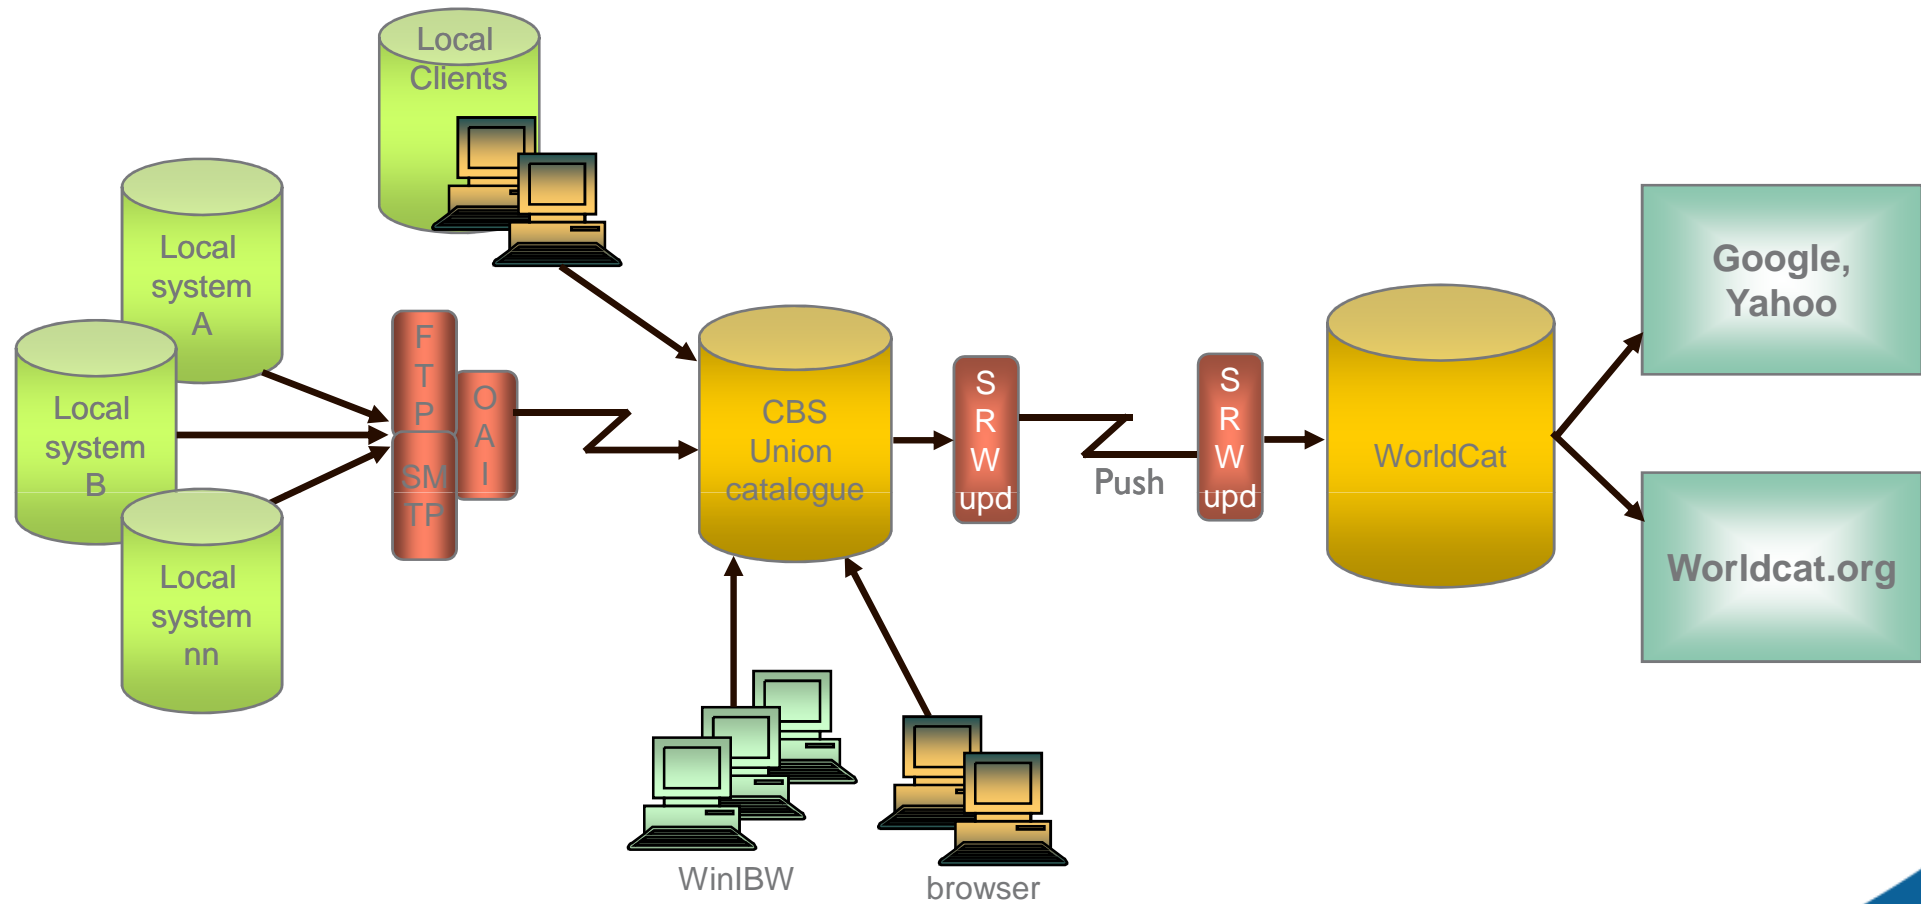

# CBS – union catalogue models

1/2

- **Shared cataloguing model:** Netherlands, Germany, France
  - WinIBW cataloguing client
  - Regular online and batch export
  - Incidental batch load (for new libraries)
  - Z39.50 / SRW record update target (German national library)
  - CBS-ILL (Netherlands, France and GBV, Hebis in Germany)
  - Sisis-ILL (BSZ, Germany)
  - VDX-ILL (Netherlands, public libraries)
  
- **Full batch load model:** UK (Link-UK)
  - Regular batch load
  - VDX-ILL (2007)

# CBS – union catalogue models

2/2

- **Combination of batch load and virtual union catalogue: TCR (Unity-UK)**
  - Regular batch import
  - Z-Portal meta search engine
  - VDX-ILL
  
- **Combination of shared cataloguing and batch load: NLA, Australia**
  - WinIBW cataloguing client
  - Web-based copy cataloguing
  - Z39.50 / SRW Record update target for local cataloguing clients
  - Regular batch import,
  - Regular batch export
  - VDX-ILL

# CBS and the Open WorldCat model