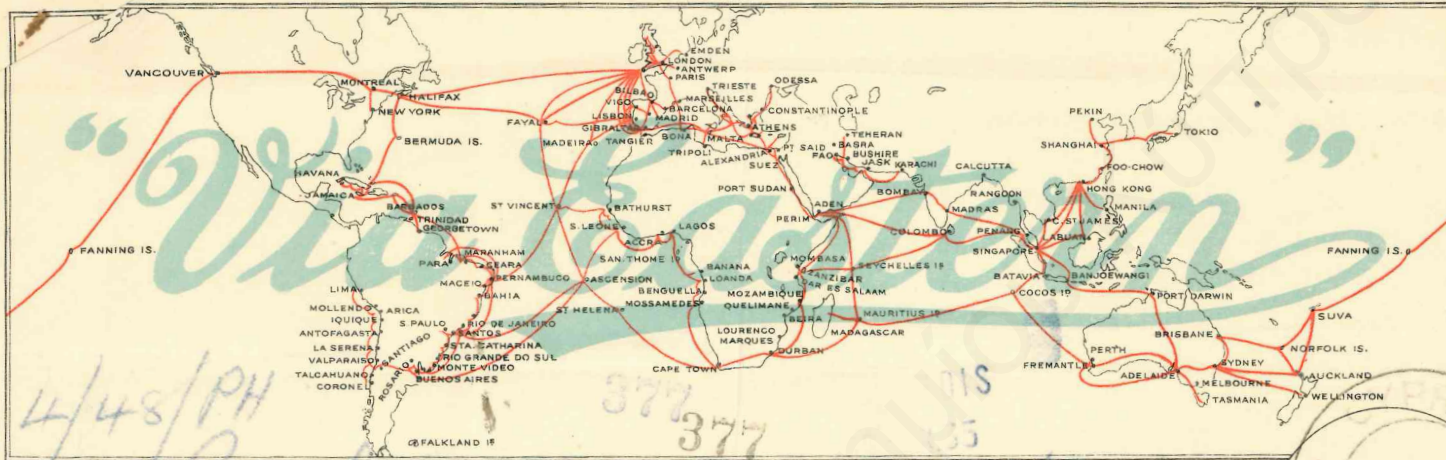

THE EASTERN TELEGRAPH COMPANY LIMITED
 (ASSOCIATED WITH IMPERIAL AND INTERNATIONAL COMMUNICATIONS LIMITED)

(Message Forms 5/18A-96)

From Rapha received at 1600 m.
 No. of Words 6 Date 10 Time 1558 m. Remarks _____
 To Stellion Kyriakiden

Limassol
En l'air
Karicklas